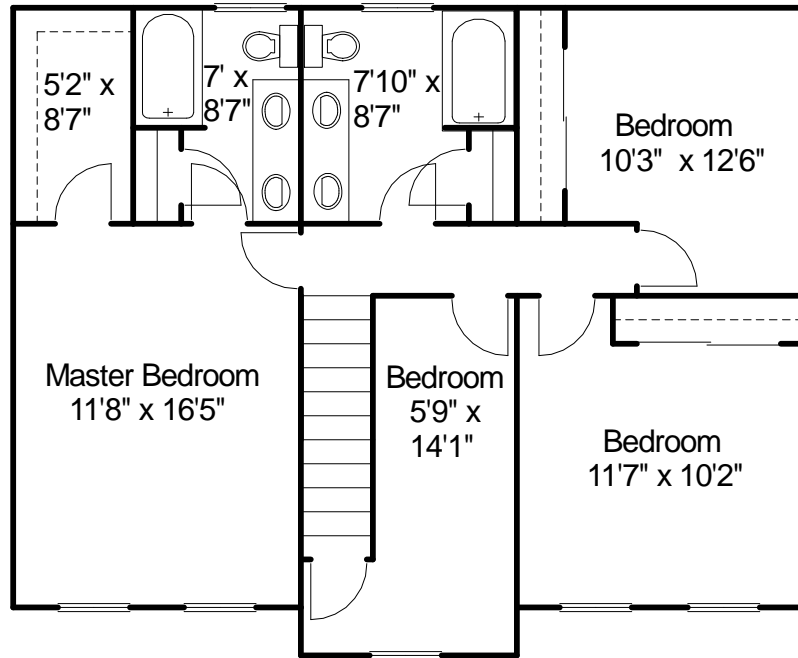

*16 Florence Avenue, Medford, Massachusetts*

Second Floor

Lower Level

*prepared for:  
Diana Jarvis  
(781) 929-9162  
Coldwell Banker*

*Renderings  
Kathleen Murillo  
(978) 392-1100  
approximate measurements  
© 2015*